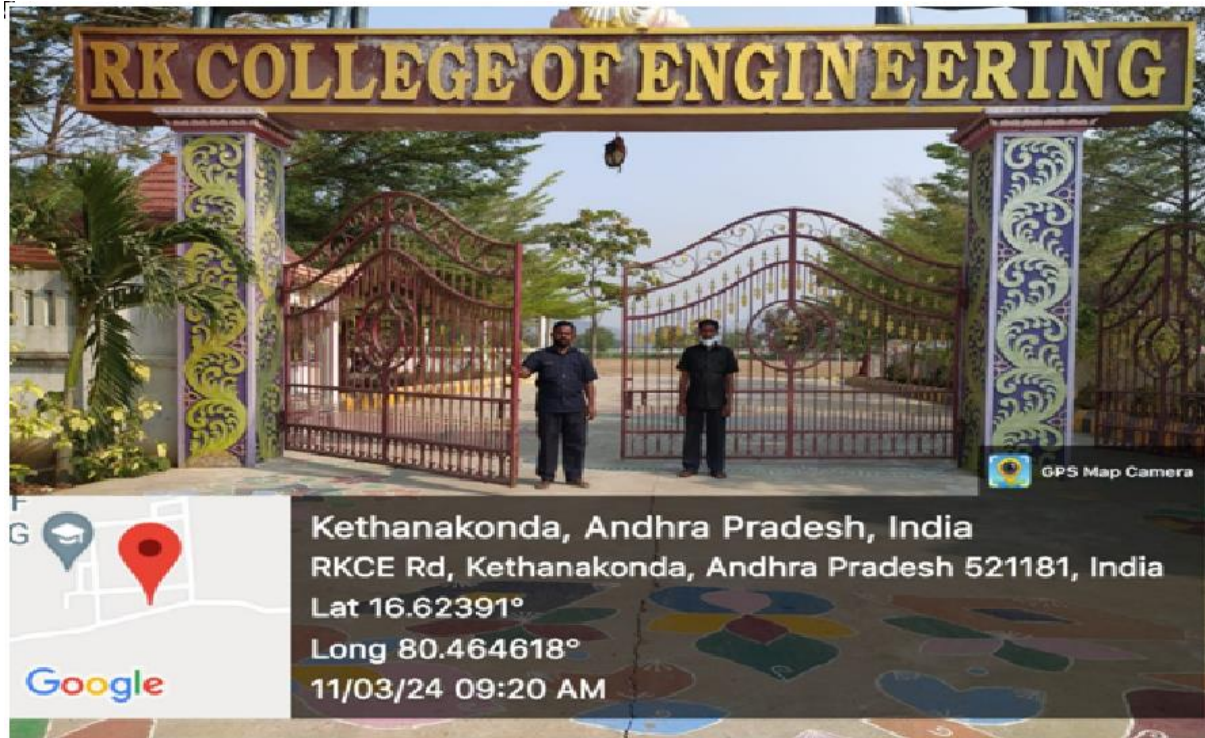

R K COLLEGE OF ENGINEERING

(Accredited by NAAC with 'A' Grade)

Kethanakonda (V), Ibrahimpatnam (M), Vijayawada, AMARAVATI-521456.

ROUND THE CLOCK SECURITY