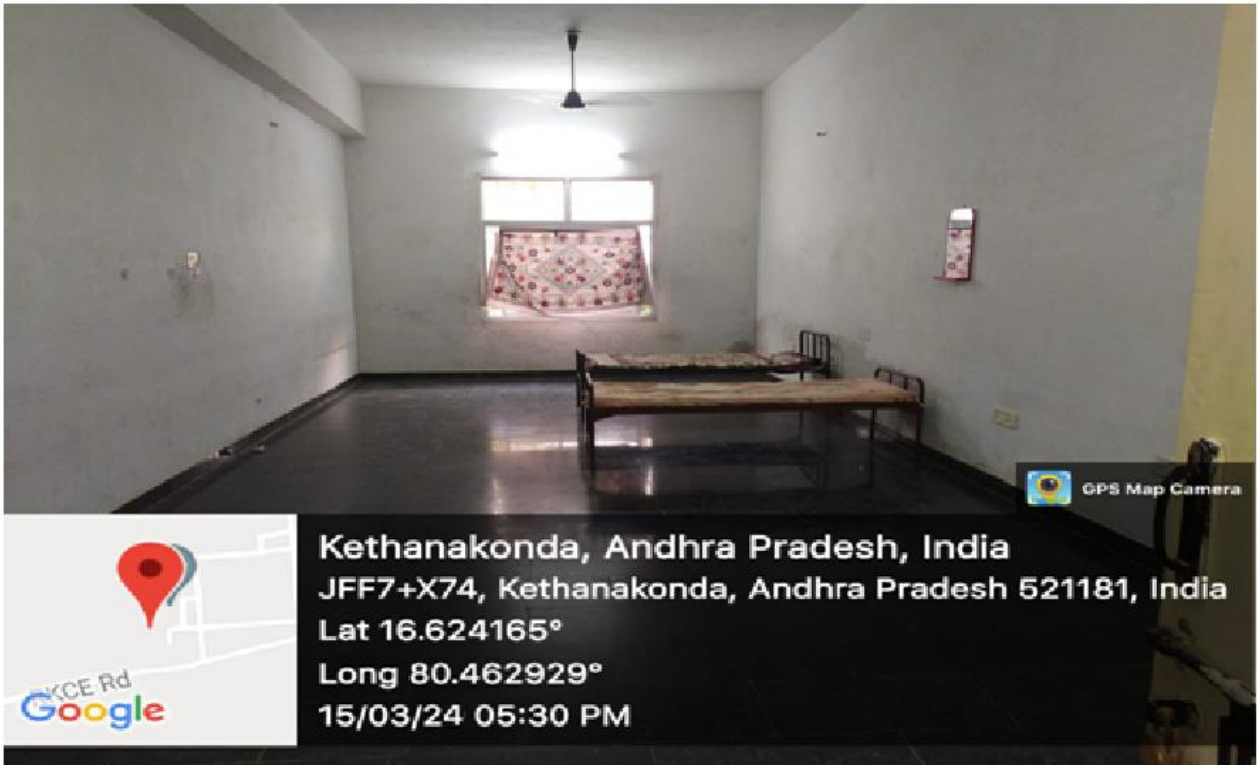

R K COLLEGE OF ENGINEERING

(Accredited by NAAC with 'A' Grade)

Kethanakonda (V), Ibrahimpatnam (M), Vijayawada, AMARAVATI-521456.

Kethanakonda, Andhra Pradesh, India

JFF7+X74, Kethanakonda, Andhra Pradesh 521181, India

Lat 16.624165°

Long 80.462929°

15/03/24 05:30 PM

Coordinator-IQAC
RKCE

PRINCIPAL
R K COLLEGE OF ENGINEERING
Kethanakonda (V), Ibrahimpatnam (M),
Vijayawada, AMARAVATI-521 456