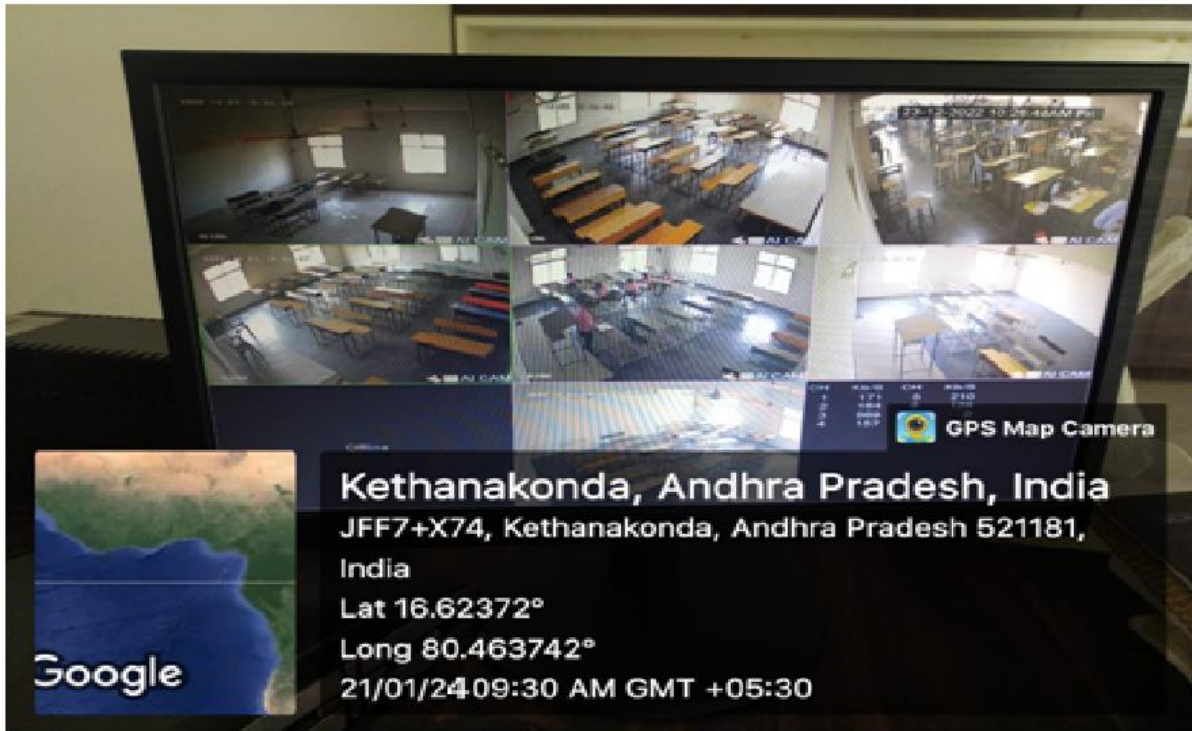

R K COLLEGE OF ENGINEERING

(Accredited by NAAC with 'A' Grade)

Kethanakonda (V), Ibrahimpatnam (M), Vijayawada, AMARAVATI-521456.

**Coordinator-IQAC
RKCE**

**PRINCIPAL
R K COLLEGE OF ENGINEERING
Kethanakonda (V), Ibrahimpatnam (M),
Vijayawada, AMARAVATI-521 456**