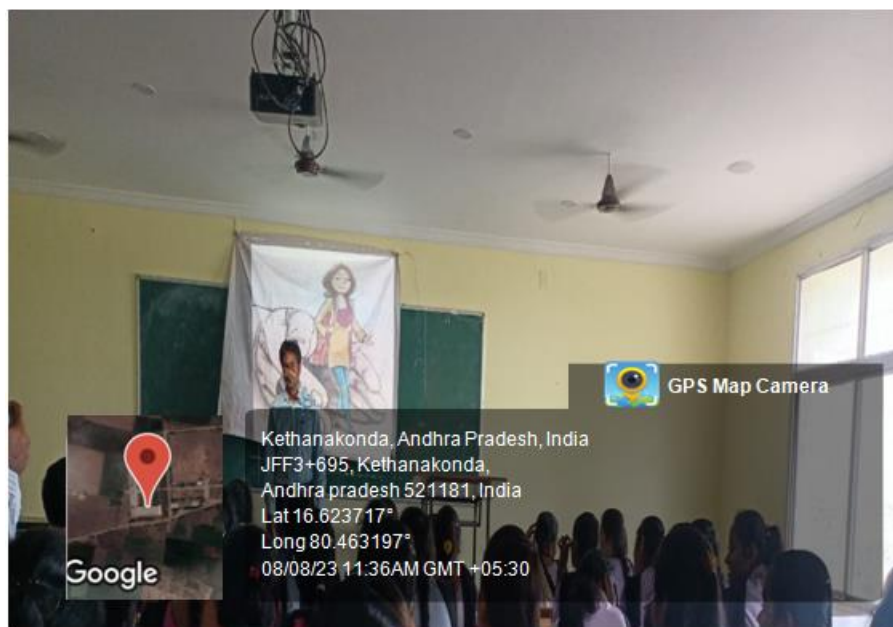

R K COLLEGE OF ENGINEERING

(Accredited by NAAC with 'A' Grade)

Kethanakonda (V), Ibrahimpatnam (M), Vijayawada, AMARAVATI-521456.

08-08-2023

SAFTY AND SECURITY OF WOMEN SAFETY

Every college campus places a high focus on the safety of women. For college administrators and students today, maintaining a secure and supportive campus environment is both a responsibility and a problem. Through a committed team of security specialists, the institute should offer a wide range of security amenities specifically for girls on its grounds. It is a typical occurrence for outstation students enrolling in various courses to leave their hometowns and cities for the first time ever. RK college of Engineering take king safety precautions, keeping a close eye on the students at all times during the night, performing room checks at least once every 15 minutes. cctv cameras should be strategically placed in every corner of the building.

Handwritten signature

**Coordinator-IQAC
RKCE**

Handwritten signature
PRINCIPAL
R K COLLEGE OF ENGINEERING
Kethanakonda (V), Ibrahimpatnam (M),
Vijayawada, AMARAVATI-521 456