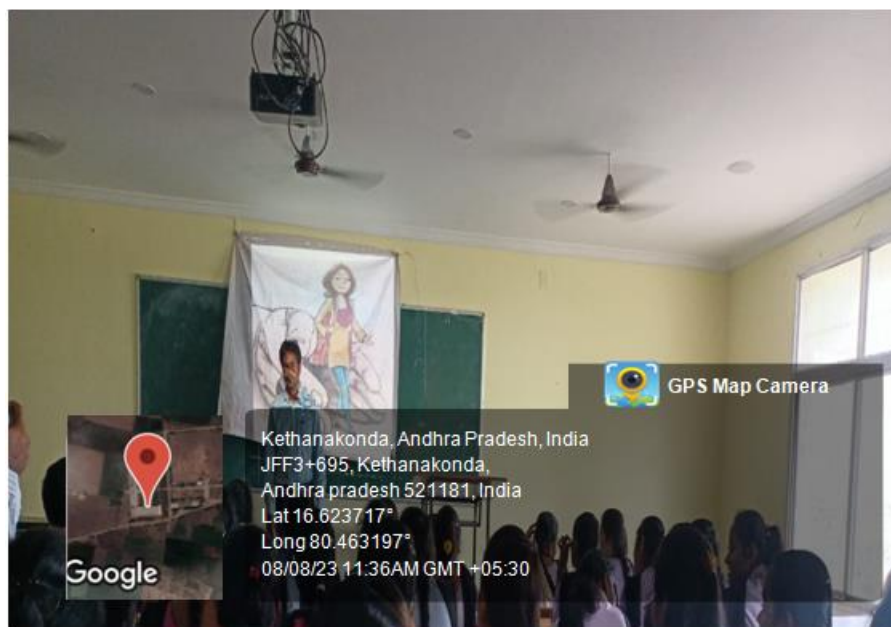

R K COLLEGE OF ENGINEERING

(Accredited by NAAC with 'A' Grade)

Kethanakonda (V), Ibrahimpatnam (M), Vijayawada, AMARAVATI-521456.

08-08-2023

SAFTY AND SECURITY OF WOMEN SAFETY

Every college campus places a high focus on the safety of women. For college administrators and students today, maintaining a secure and supportive campus environment is both a responsibility and a problem. Through a committed team of security specialists, the institute should offer a wide range of security amenities specifically for girls on its grounds. It is a typical occurrence for outstation students enrolling in various courses to leave their hometowns and cities for the first time ever. RK college of Engineering take king safety precautions, keeping a close eye on the students at all times during the night, performing room checks at least once every 15 minutes. cctv cameras should be strategically placed in every corner of the building.

Handwritten signature

**Coordinator-IQAC
RKCE**

Handwritten signature
PRINCIPAL
R K COLLEGE OF ENGINEERING
Kethanakonda (V), Ibrahimpatnam (M),
Vijayawada, AMARAVATI-521 456