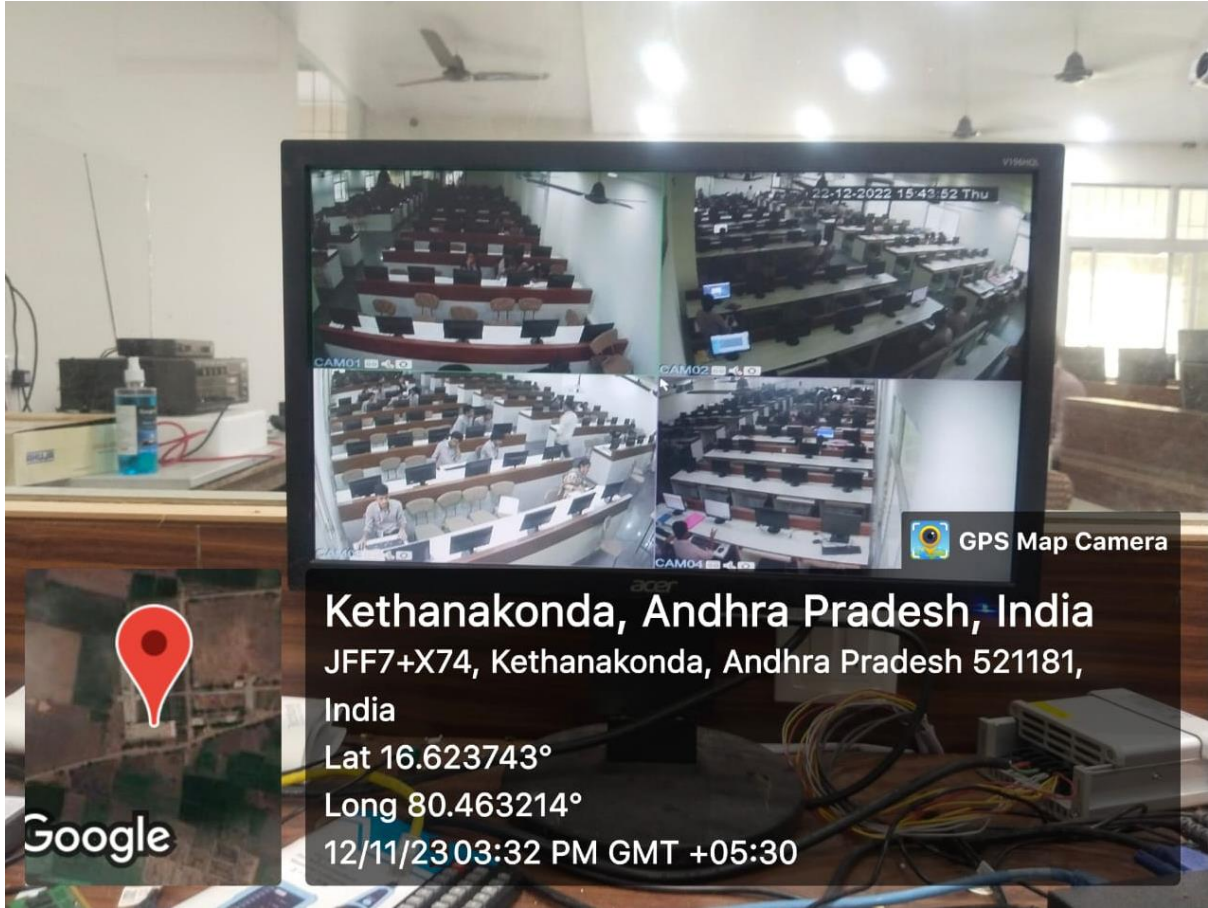

R K COLLEGE OF ENGINEERING

(Accredited by NAAC with 'A' Grade)

Kethanakonda (V), Ibrahimpatnam (M), Vijayawada, AMARAVATI-521456.

CC TV SURVIALANCE

Coordinator-IQAC
RKCE

PRINCIPAL
R K COLLEGE OF ENGINEERING
Kethanakonda (V), Ibrahimpatnam (M),
Vijayawada, AMARAVATI-521 456