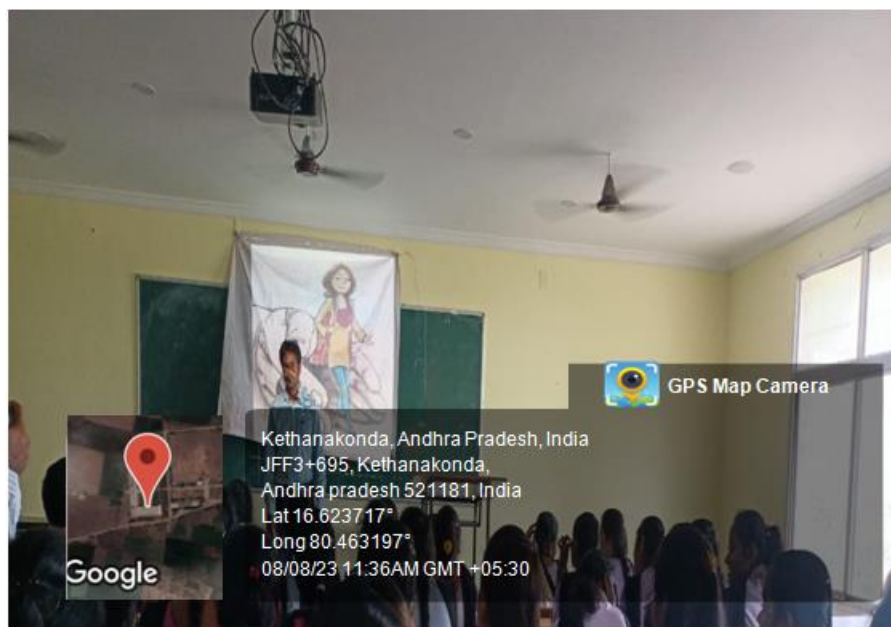

R K COLLEGE OF ENGINEERING

(Accredited by NAAC with 'A' Grade)

Kethanakonda (V), Ibrahimpattam (M), Vijayawada, AMARAVATI-521456.

08-08-2023

SAFTY AND SECURITY OF WOMEN SAFETY

Every college campus places a high focus on the safety of women. For college administrators and students today, maintaining a secure and supportive campus environment is both a responsibility and a problem. Through a committed team of security specialists, the institute should offer a wide range of security amenities specifically for girls on its grounds. It is a typical occurrence for outstation students enrolling in various courses to leave their hometowns and cities for the first time ever. RK college of Engineering take king safety precautions, keeping a close eye on the students at all times during the night, performing room checks at least once every 15 minutes. cctv cameras should be strategically placed in every corner of the building.

PRINCIPAL
R K COLLEGE OF ENGINEERING
Kethanakonda (V), Ibrahimpattam (M),
Vijayawada, AMARAVATI-521 456